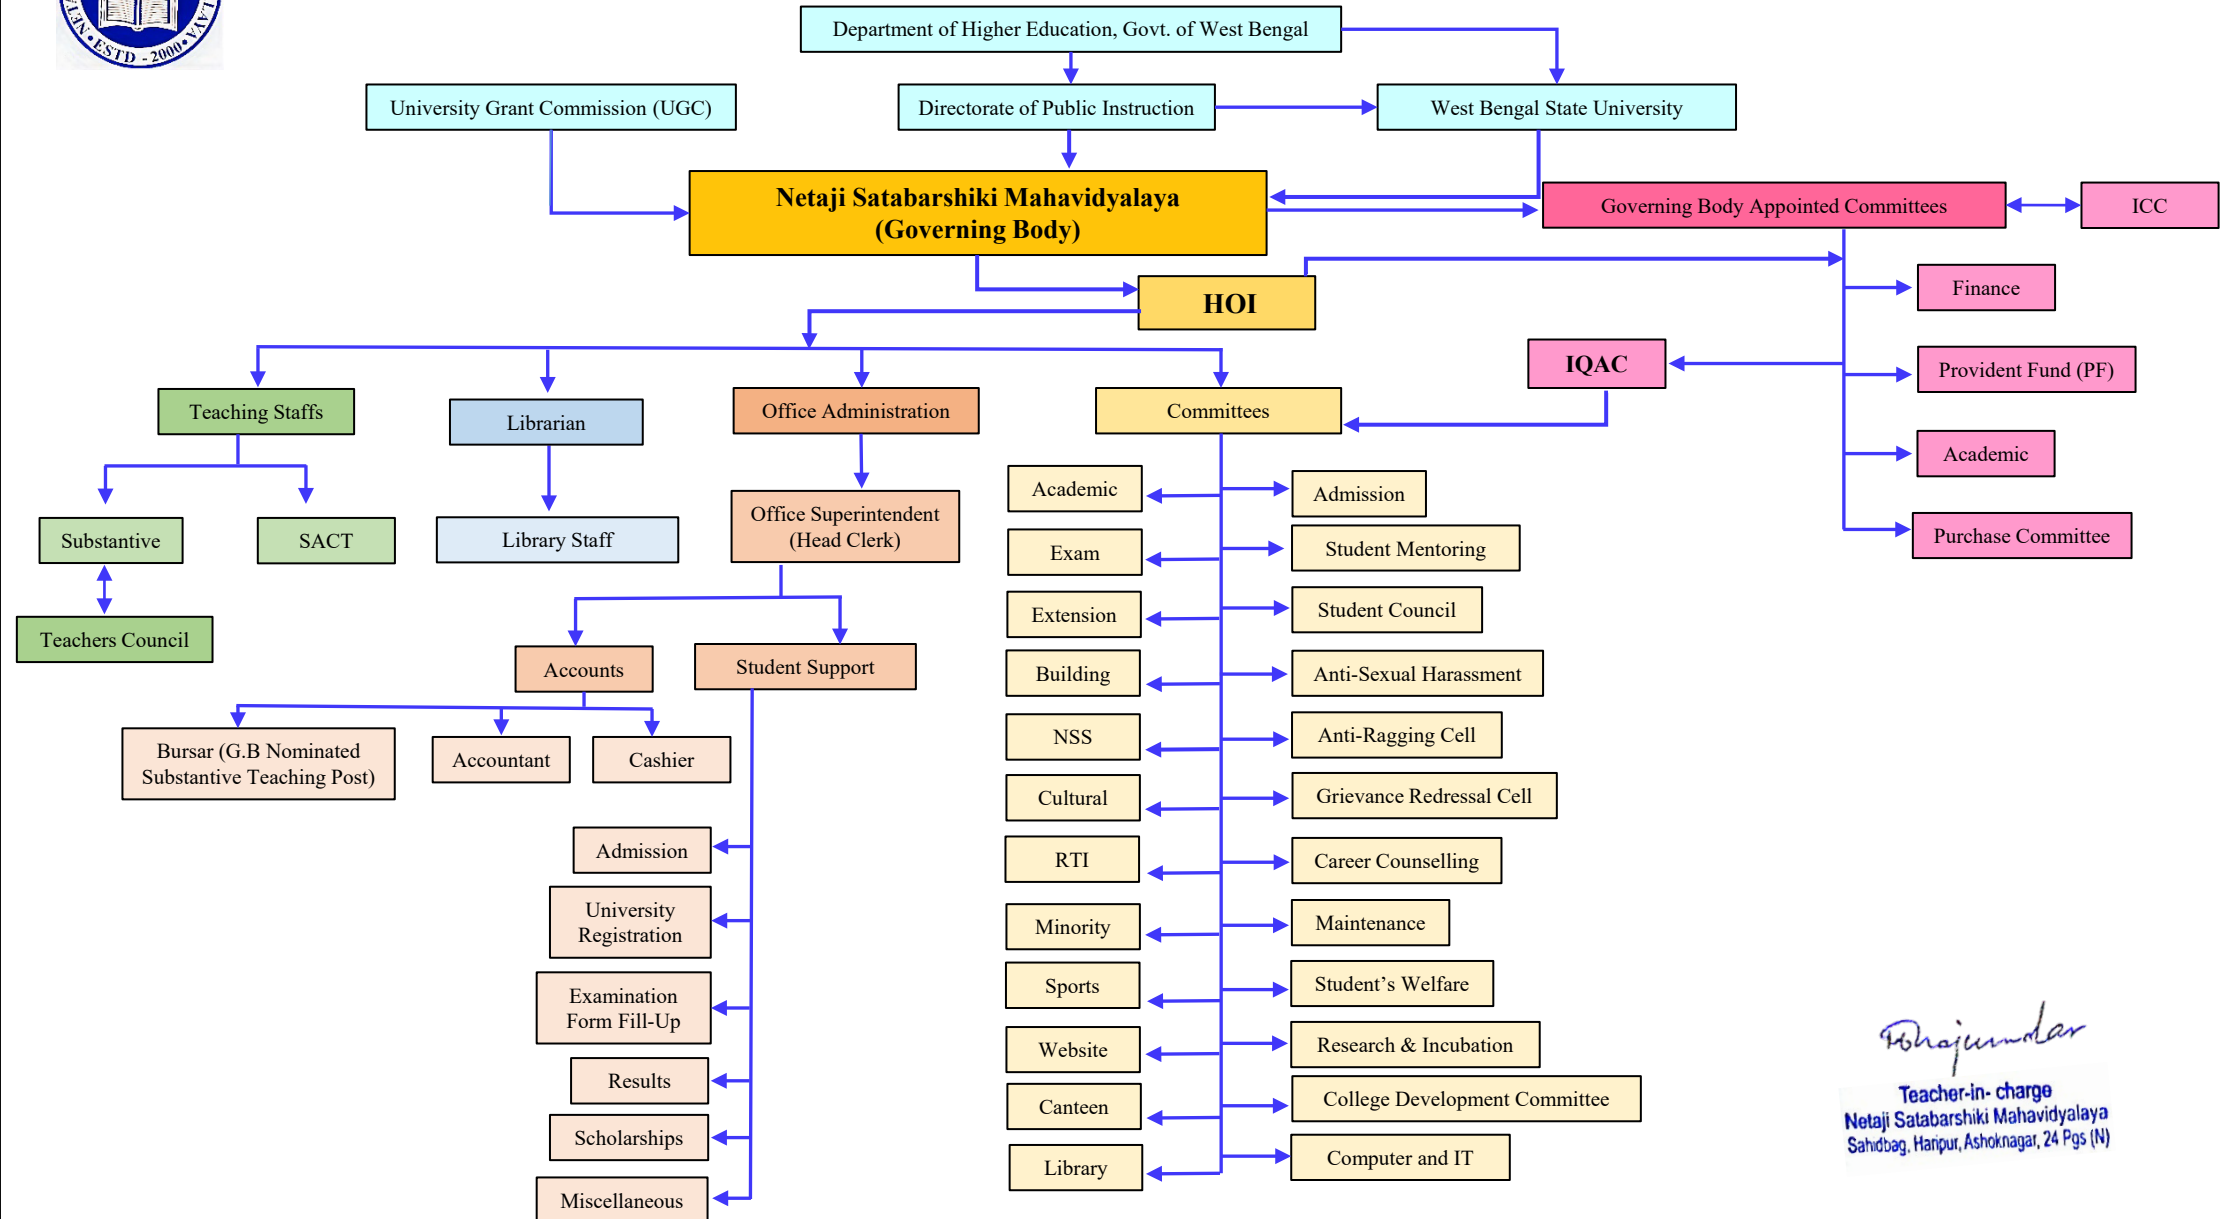

ORGANOGRAM OF NETAJI SATABARSHIKI MAHAVIDYALAYA

Bhajanmunda
 Teacher-in-charge
 Netaji Satabarshiki Mahavidyalaya
 Sahabag, Haripur, Ashoknagar, 24 Pgs (N)